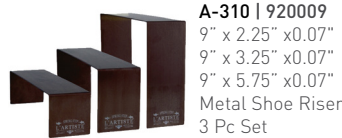

1 L'ARTISTE

A-390 | 96009
8.5" x 11"
Counter Card

A-380 | 95009
8.5" x 5.5"
Counter Card

Graphic Holder Base without Graphic

A-320 | 95009
2.75" x 2.18" x 2.18"
Graphic Holder Base

A-310 | 920009
9" x 2.25" x 0.07"
9" x 3.25" x 0.07"
9" x 5.75" x 0.07"
Metal Shoe Riser
3 Pc Set